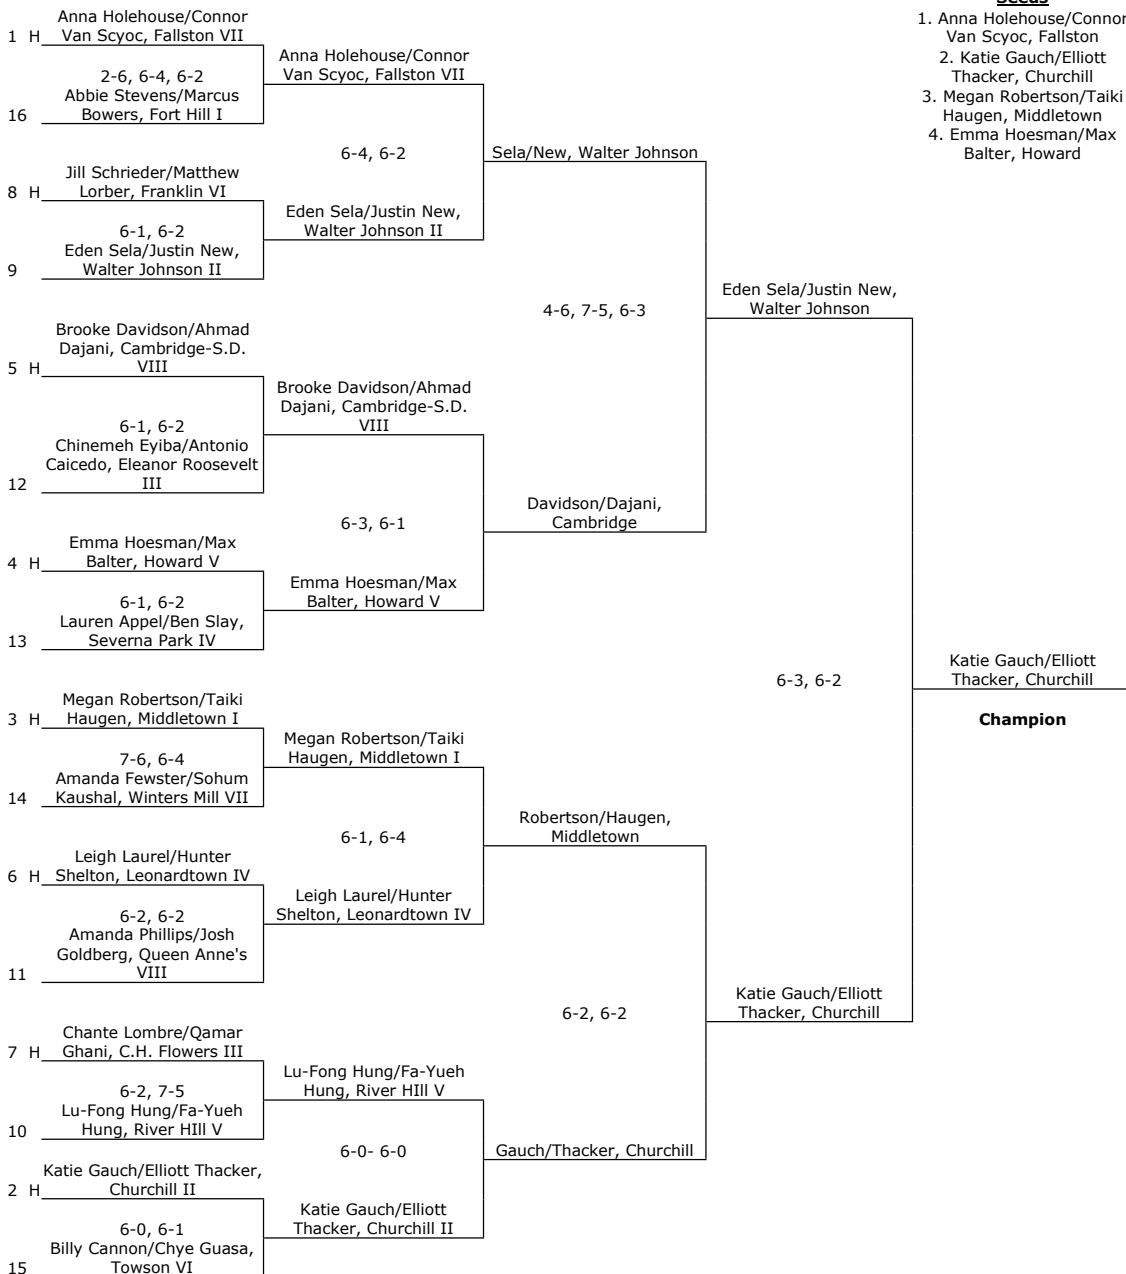

[Click here for a printable versi](#)

Tennis: Mixed Doubles 2014

Consolation Match

At University of Maryland, Cole Field House Tennis Courts

Friday: Two preliminary rounds begin at 10 a.m.
Saturday: Semifinals begin at 10 a.m.; finals and consolations begin at 1 p.m.